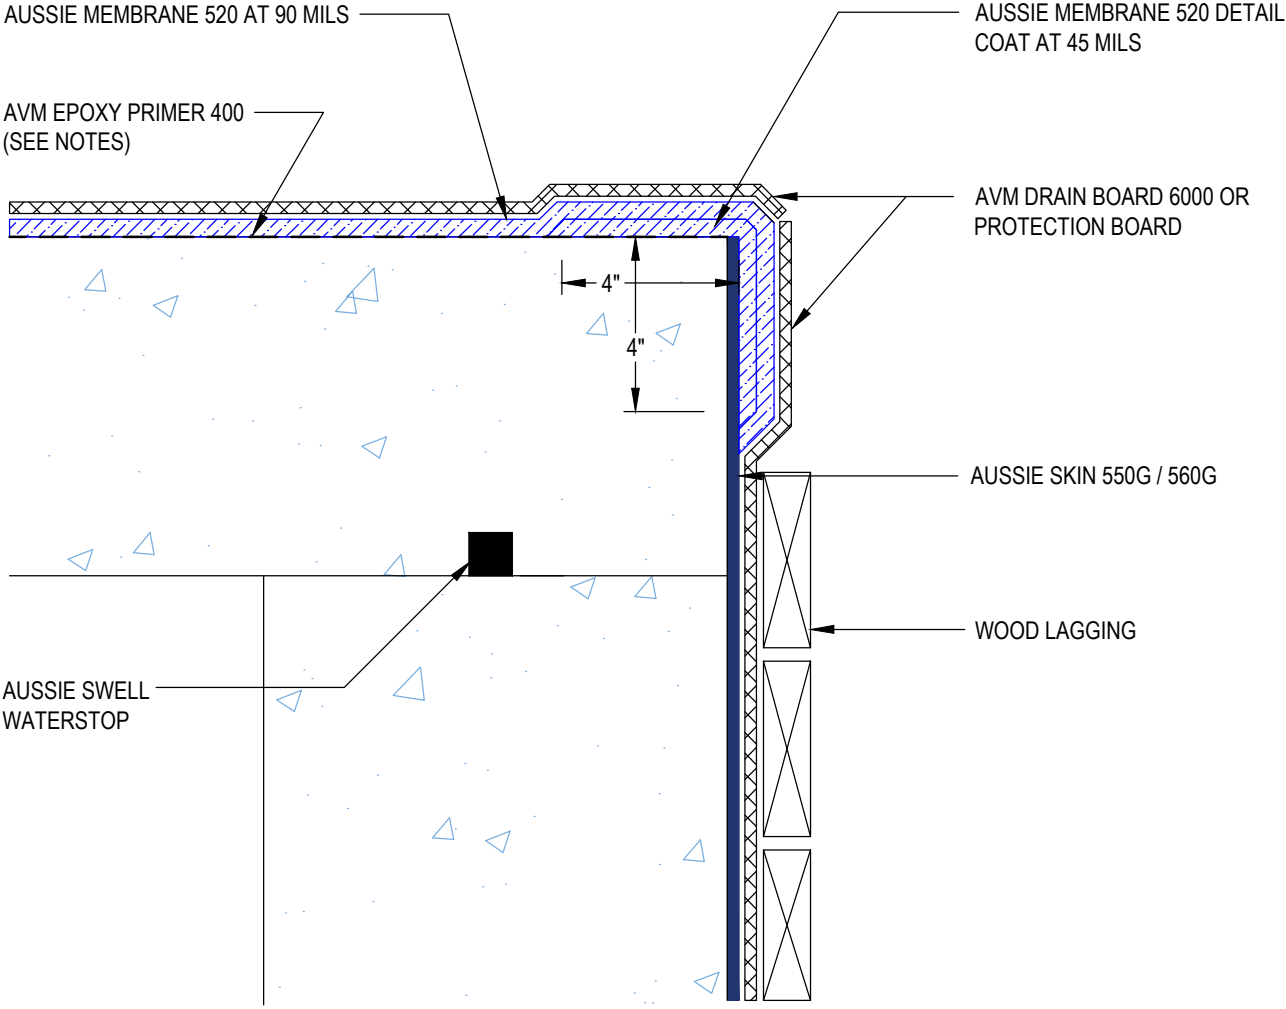

DETAIL #:  
0520-8001  
System:  
Aussie Membrane 520

## AUSSIE MEMBRANE 520 90 Mil System

**Notes:**

- 1. Aussie Membrane 520 is a Polyurethane liquid (Roller or Brush Applied) for Below-Grade, Between-Slab, Planters, Roof-Gardens and similar type Waterproofing.
- 2. Epoxy primer may be required if proper adhesion is not achieved - see installation instructions for further information
- 3. Contact AVM if no drain board or protection board is specified