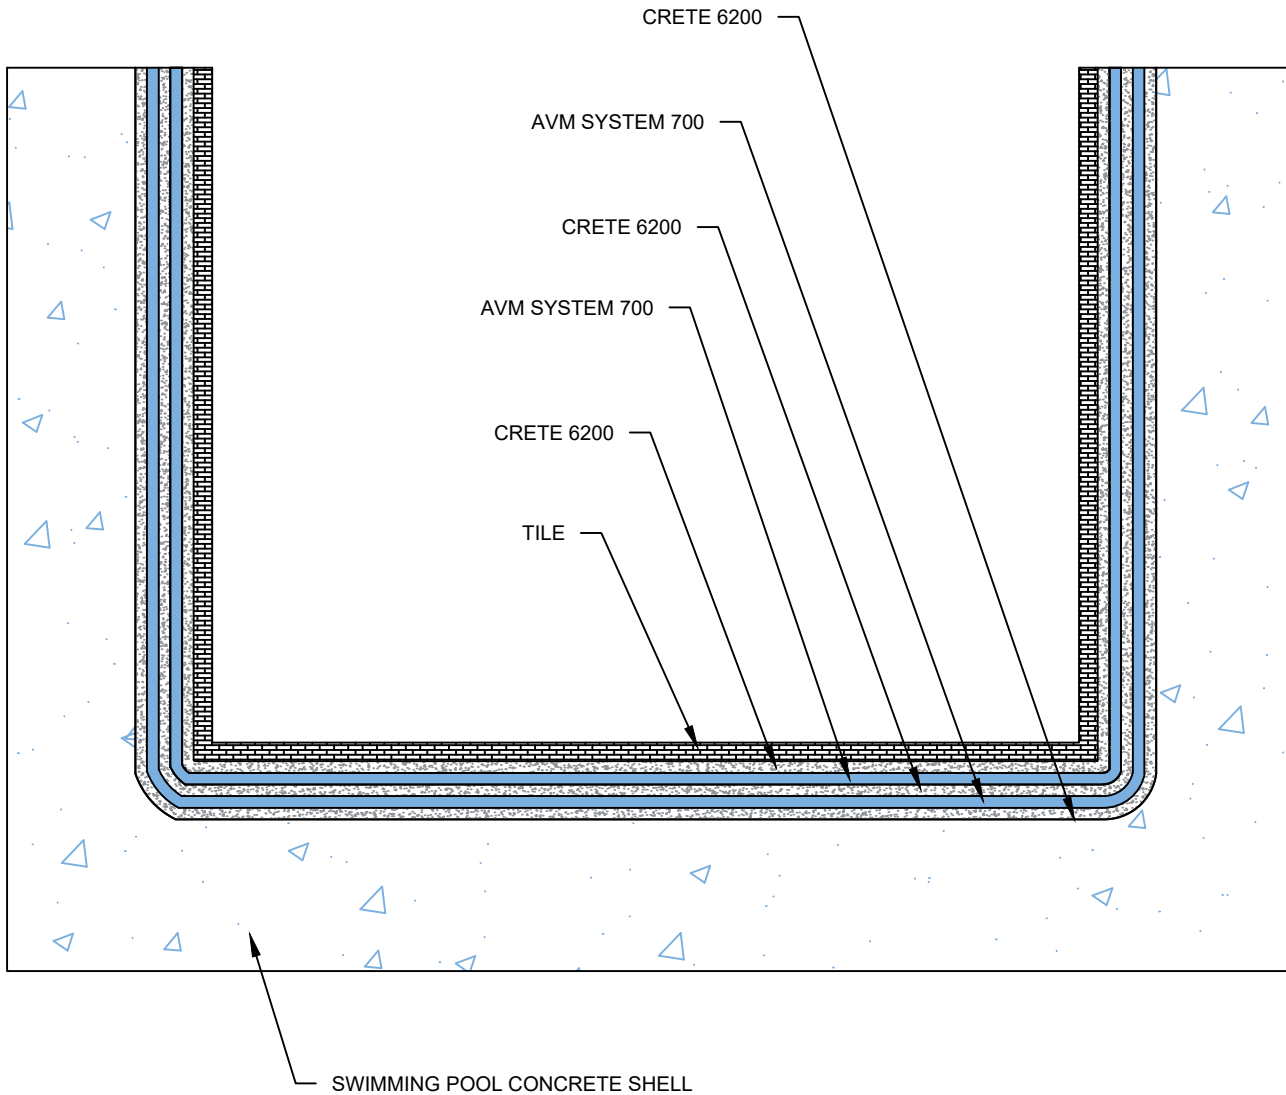

# Double System Pool Shell

AVM System 700

**Notes:**

- 1. See AVM Tile notes Sheet