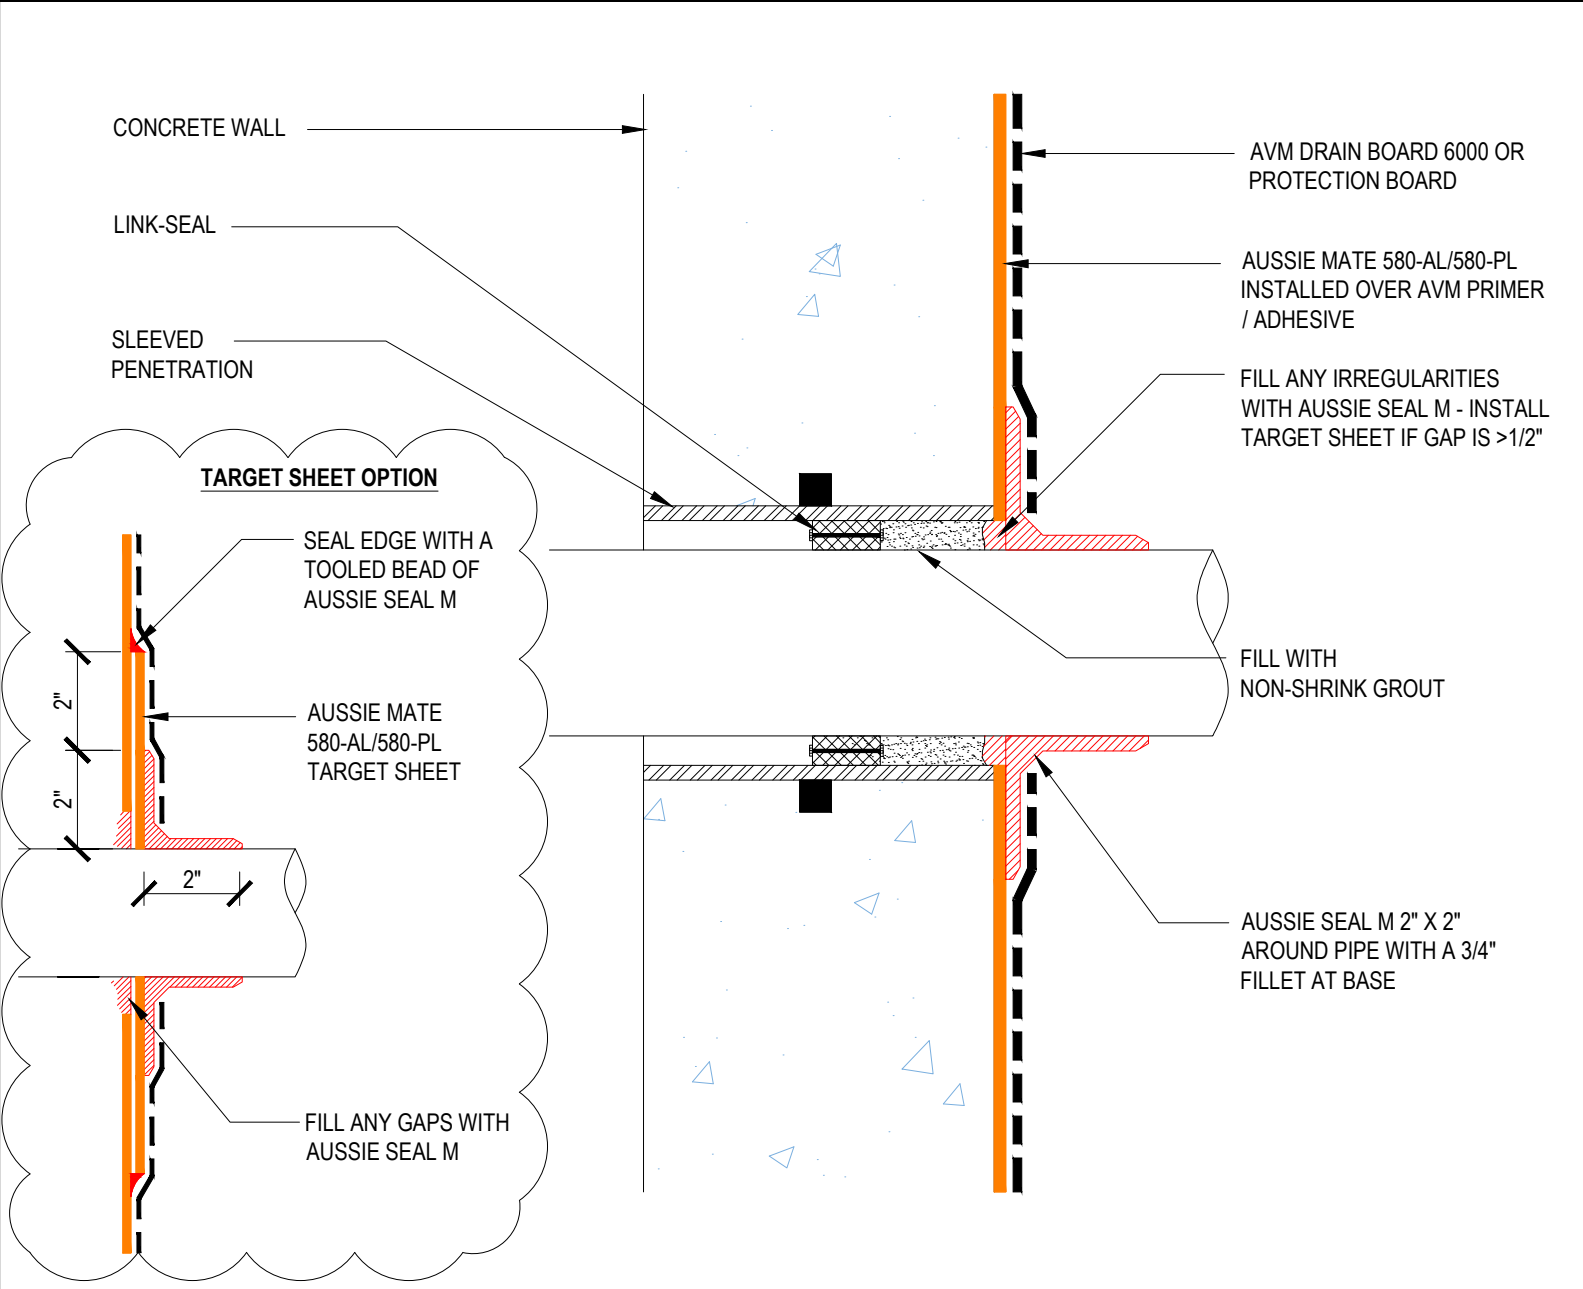

DETAIL #:
 0580-AL_580-PL-6505
 System:
 Aussie Mate 580-AL/580-PL

Sleeved Wall Penetration

AVM AUSSIE MATE 580-AL/580-PL

Notes:

1. Aussie Mate 580-AL is an LARR approved Waterproofing membrane and Methane Barrier.
2. Aussie Mate 580-AL is a heavy duty bituminous sheet membrane with aluminum protection layer for Below-Grade waterproofing applications that is available in a 60-mil or 80-mil thickness. Aussie Mate 580-AL may also be used as a methane and/or vapor barrier under horizontal slabs on grade.
3. Aussie Mate 580-PL is a 60-mil heavy duty bituminous sheet waterproofing membrane with a poly liner for below-grade waterproofing applications. Aussie Mate 580-PL cannot be used as a methane/vapor barrier in slab on grade applications.
4. **UV Exposure Limits:** Aussie Mate 580-AL - Up to 180 days. Aussie Mate 580-PL - Up to 30 days
5. See "Aussie Mate 580 Installation Instructions" for system requirements.