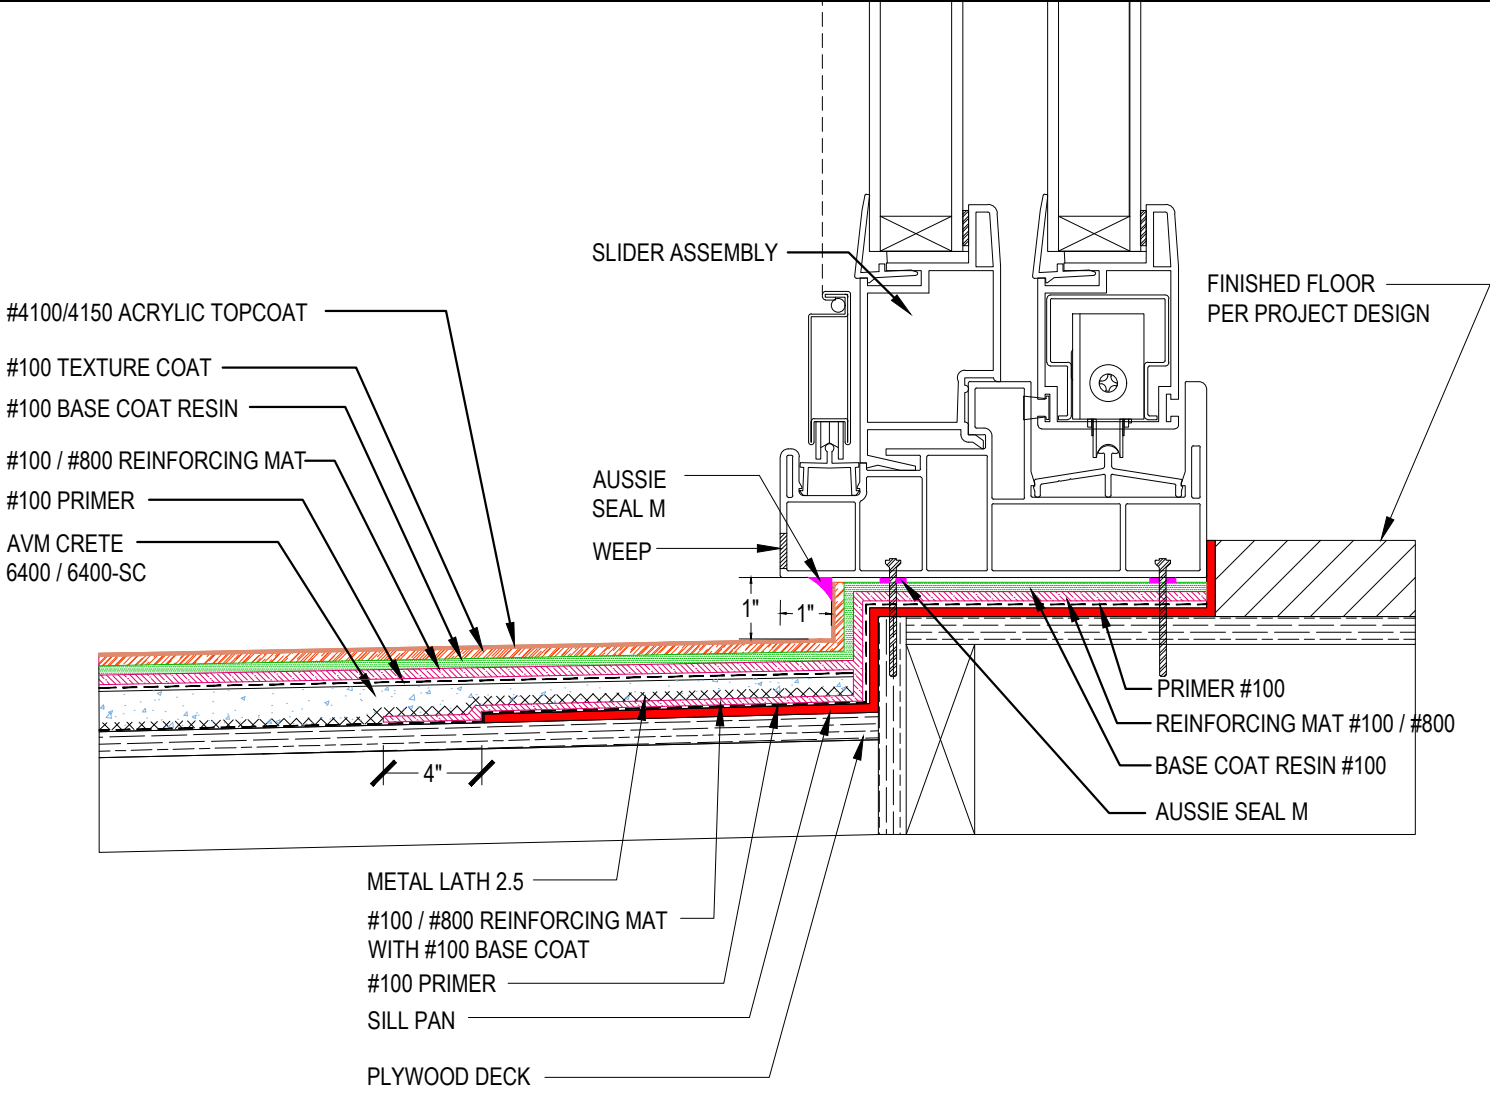

DETAIL #:
0100-EFD-156-P-CS
 AVM System 100
 Elasto Fiberdeck

Typical Sliding Door Assembly Over Plywood Substrate - Option 2

AVM System 100 Elasto Fiberdeck

Notes:

1. To ensure proper drainage, do not block the pre-existing weep holes or other drainage openings of the door assembly
2. Ensure water exiting the weep holes drains away from the door.
3. See application instructions for full system recommendations and requirements.
4. Sealant - Must use AVM approved sealant.