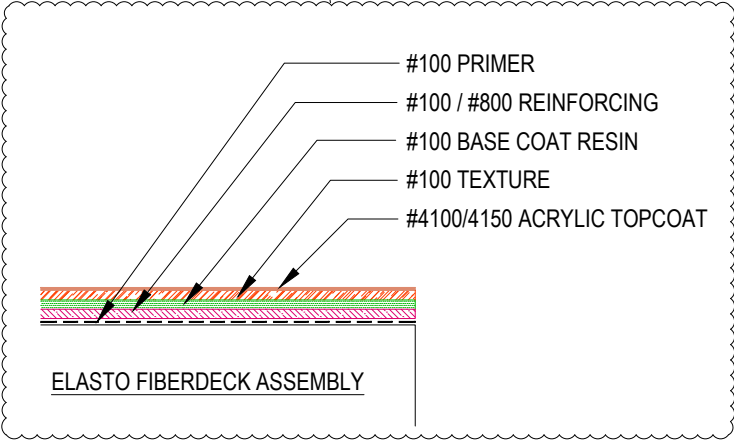

DETAIL #:
 0100-EFD-462-P-CS
 AVM System 100
 Elasto Fiberdeck

Assembly Over Concrete Curb

AVM System 100 Elasto Fiberdeck

- Notes:**
1. See application instructions for full system recommendations and requirements.