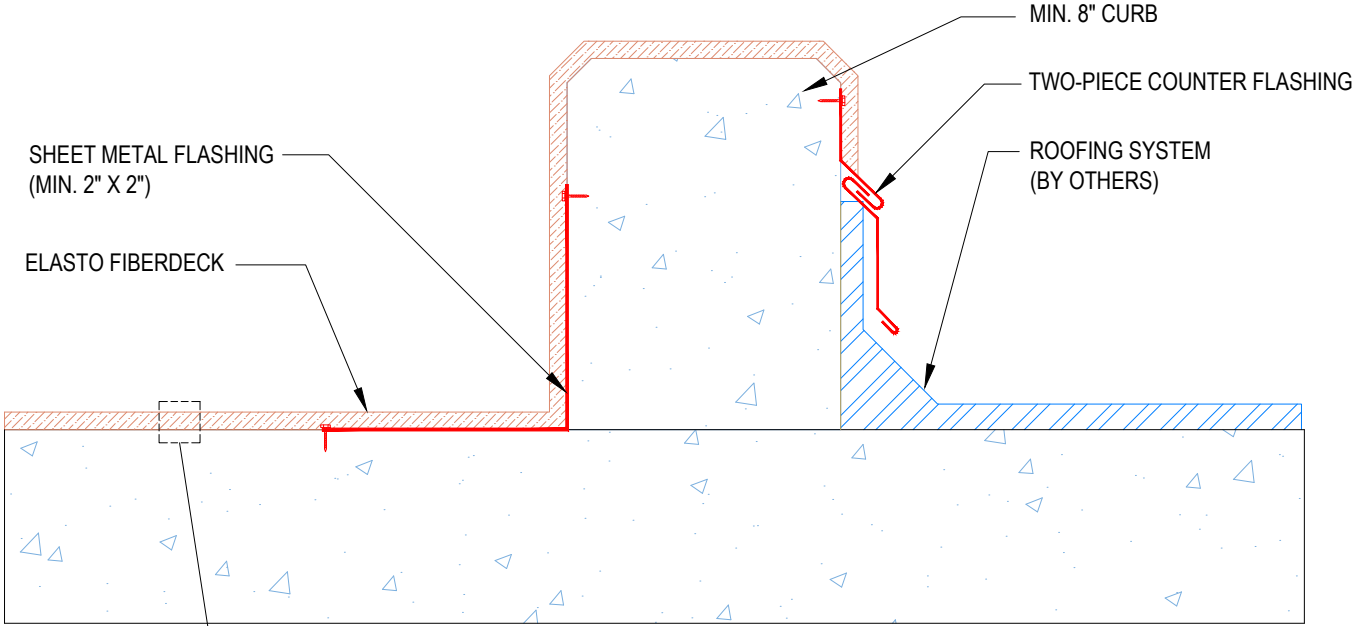

DETAIL #:
 0100-EFD-462-P-CS
 AVM System 100
 Elasto Fiberdeck

Assembly Over Concrete Curb

AVM System 100 Elasto Fiberdeck

- Notes:**
1. See application instructions for full system recommendations and requirements.