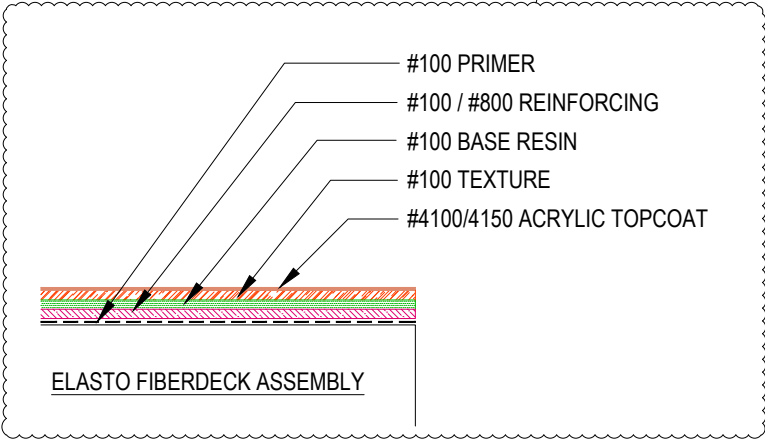

DETAIL #:
 0100-EFD-642-P-CS
 AVM System 100
 Elasto Fiberdeck

Threshold Over Plywood Substrate

AVM System 100 Elasto Fiberdeck

Notes:

1. Extend reinforcing mat and base coat resin to back edge of sheet metal flashing
2. Membrane to be bonded to sheet metal edge