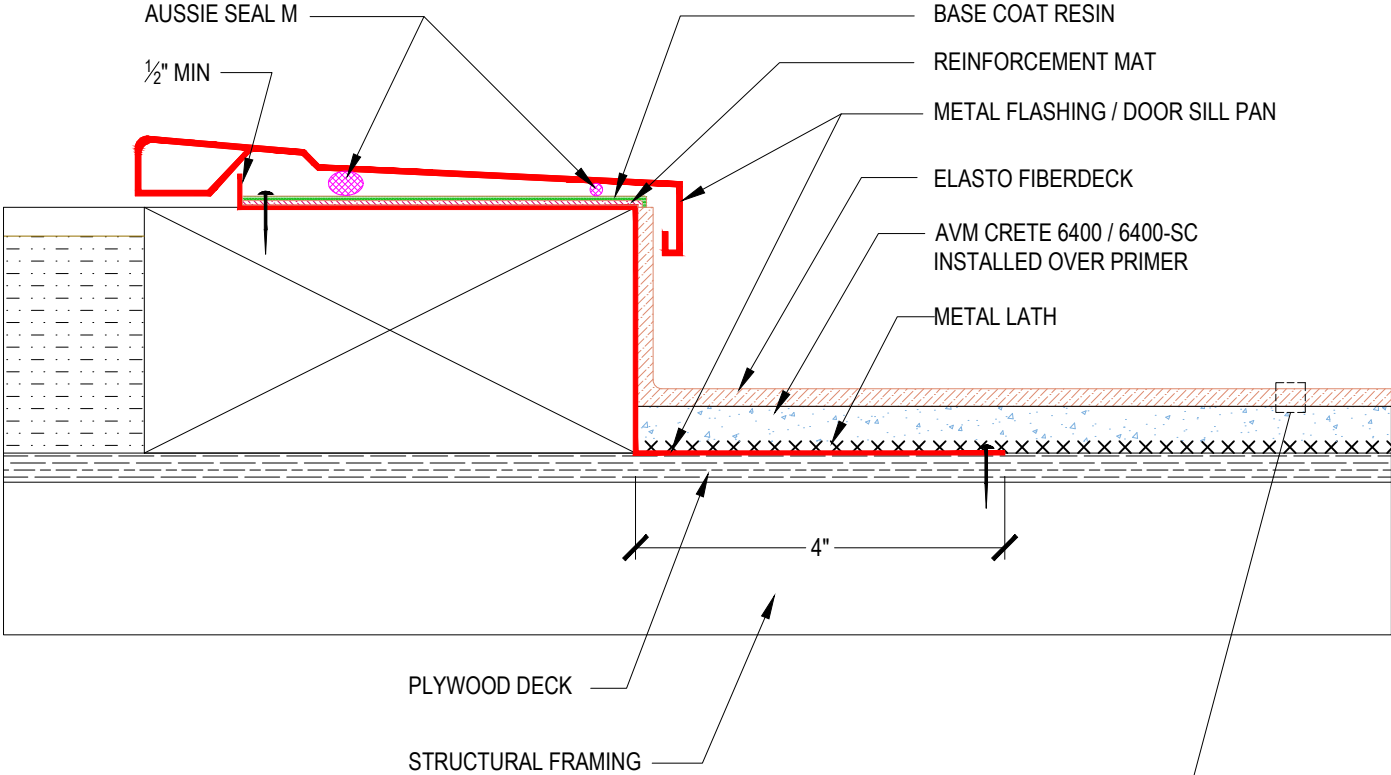

DETAIL #:
 0100-EFD-642-P-CS
 AVM System 100
 Elasto Fiberdeck

Threshold Over Plywood Substrate

AVM System 100 Elasto Fiberdeck

Notes:

1. Extend reinforcing mat and base coat resin to back edge of sheet metal flashing
2. Membrane to be bonded to sheet metal edge