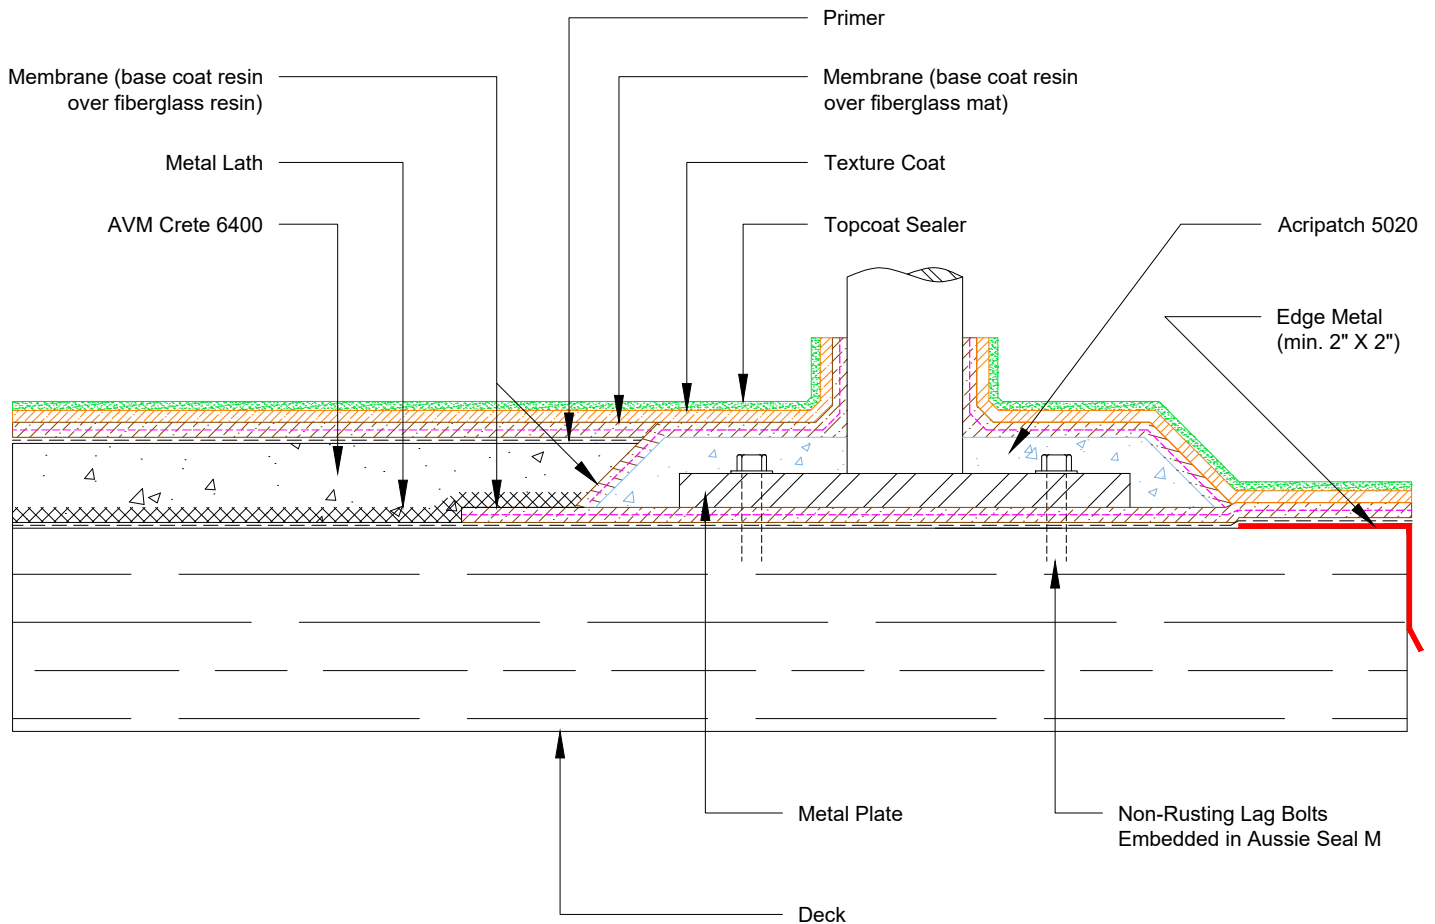

DETAIL #:
0100-EFD-862
 AVM System 100
 Elasto Fiberdeck

Railing Support with Mounting Plate
AVM System 100
 Elasto Fiberdeck

Notes:

1. If there is enough room between outer edge of metal plate and edge metal to install Crete 6400, it must be installed.
2. Face mount is the optimal installation for railing systems.