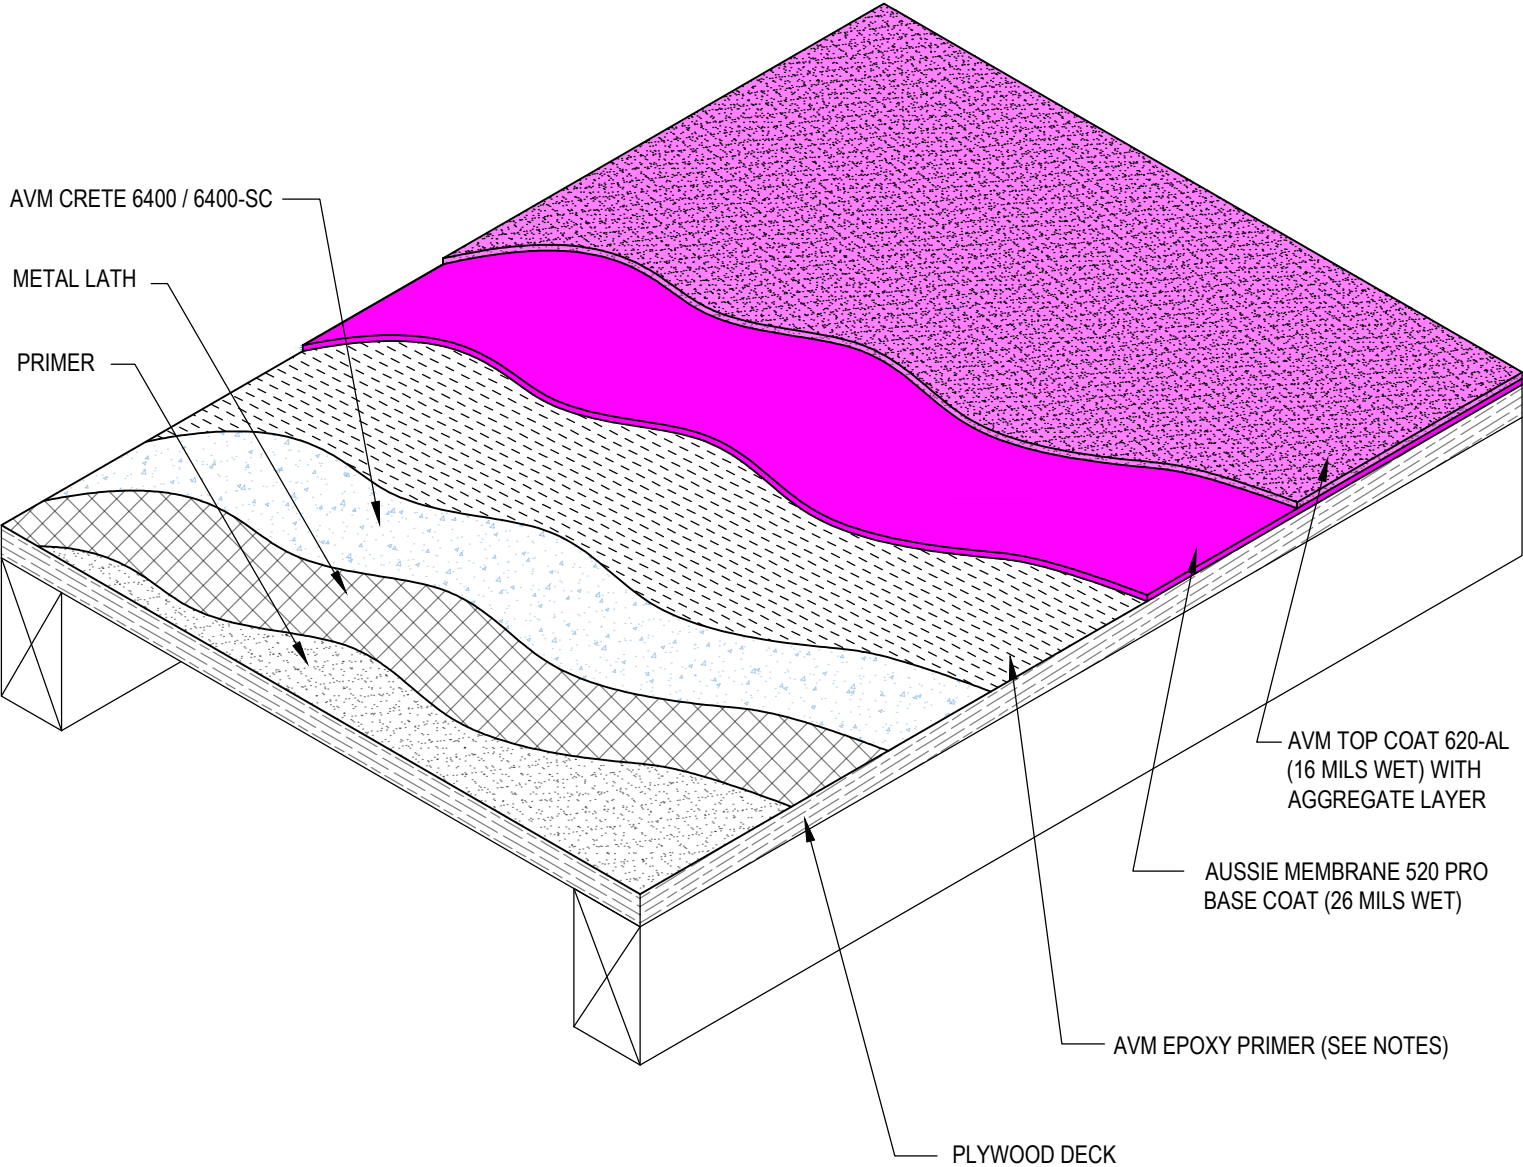

DETAIL #:
0620-1004
AVM System 620

Typical Assembly Over Plywood with Crete 6400

AVM SYSTEM 620 - Pedestrian Deck Coating

Notes:

- 1. Epoxy primer may be required to achieve proper adhesion depending on the substrate