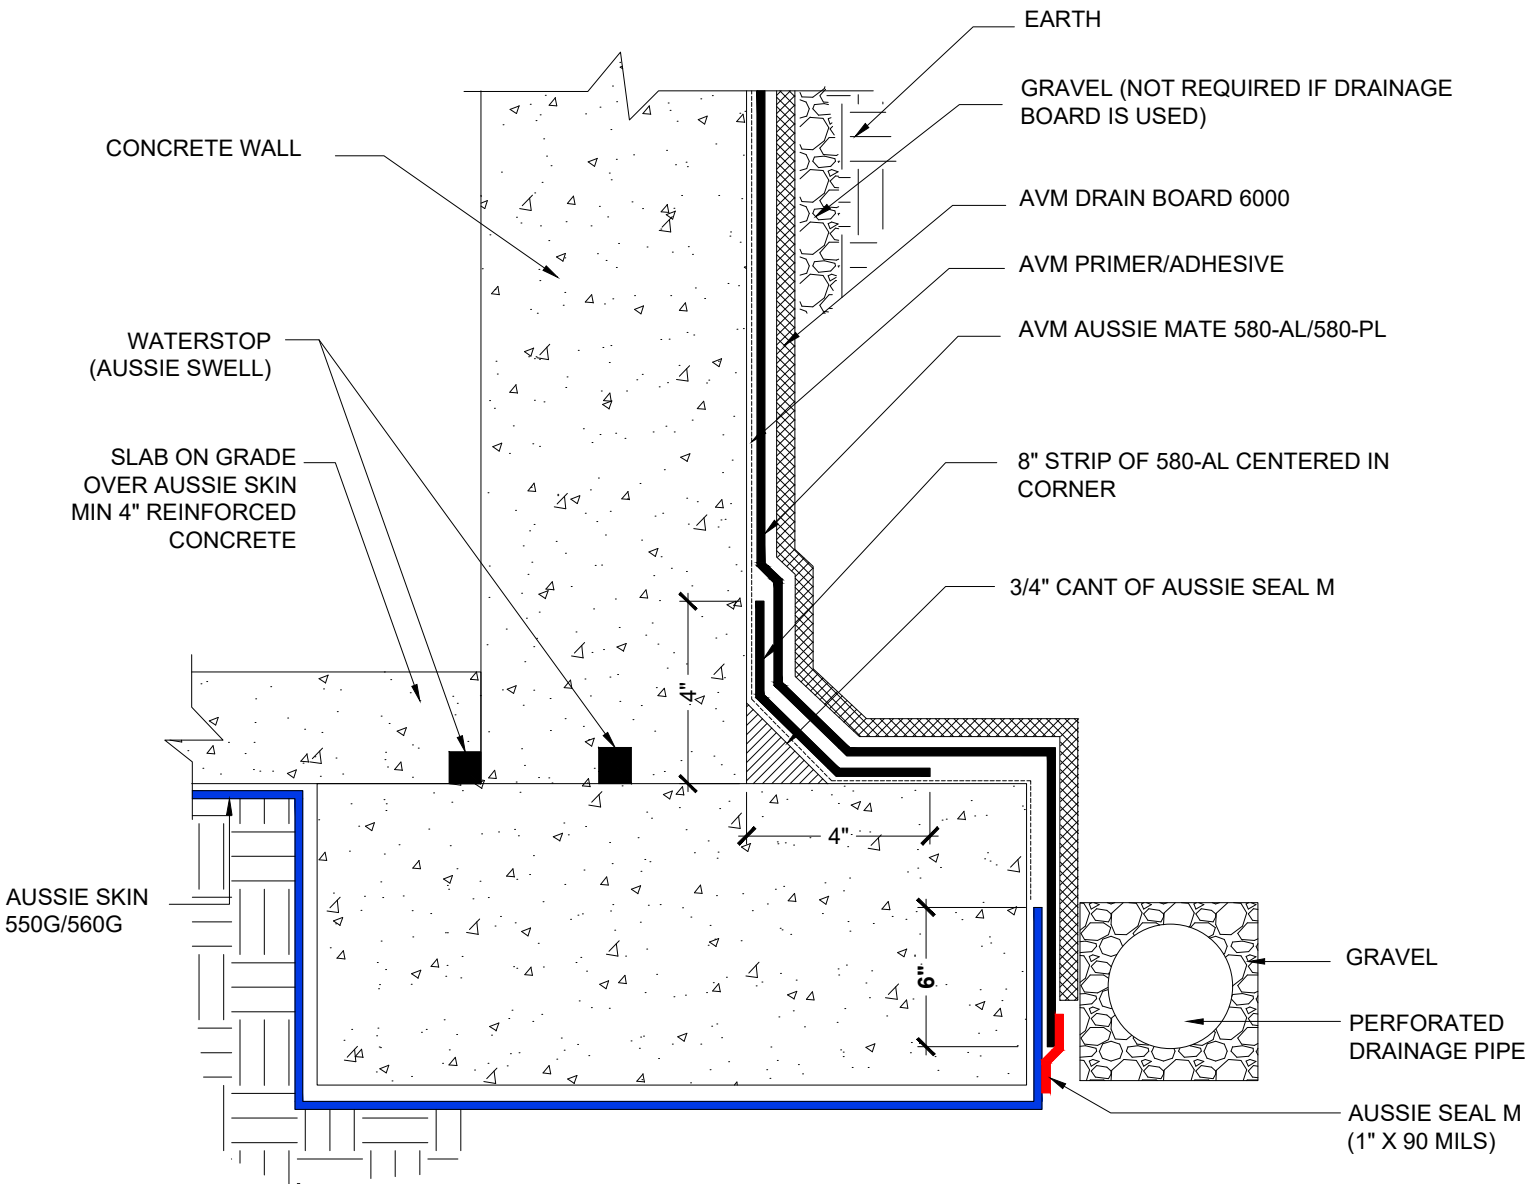

DETAIL #:
AVM-0550G_0560G-0004
AVM System 550G/560G

Slab on Grade over Aussie Skin, Concrete Walls (Aussie Mate)

Notes:

1. Aussie Skin 550G and 560G are Heavy Duty, Easy to Install, Puncture Resistant Sheet Waterproofing Membranes with added technologies creating excellent adhesion between the membrane and wet Concrete or Shotcrete. Aussie Skin 560G is an approved methane/VOC barrier.