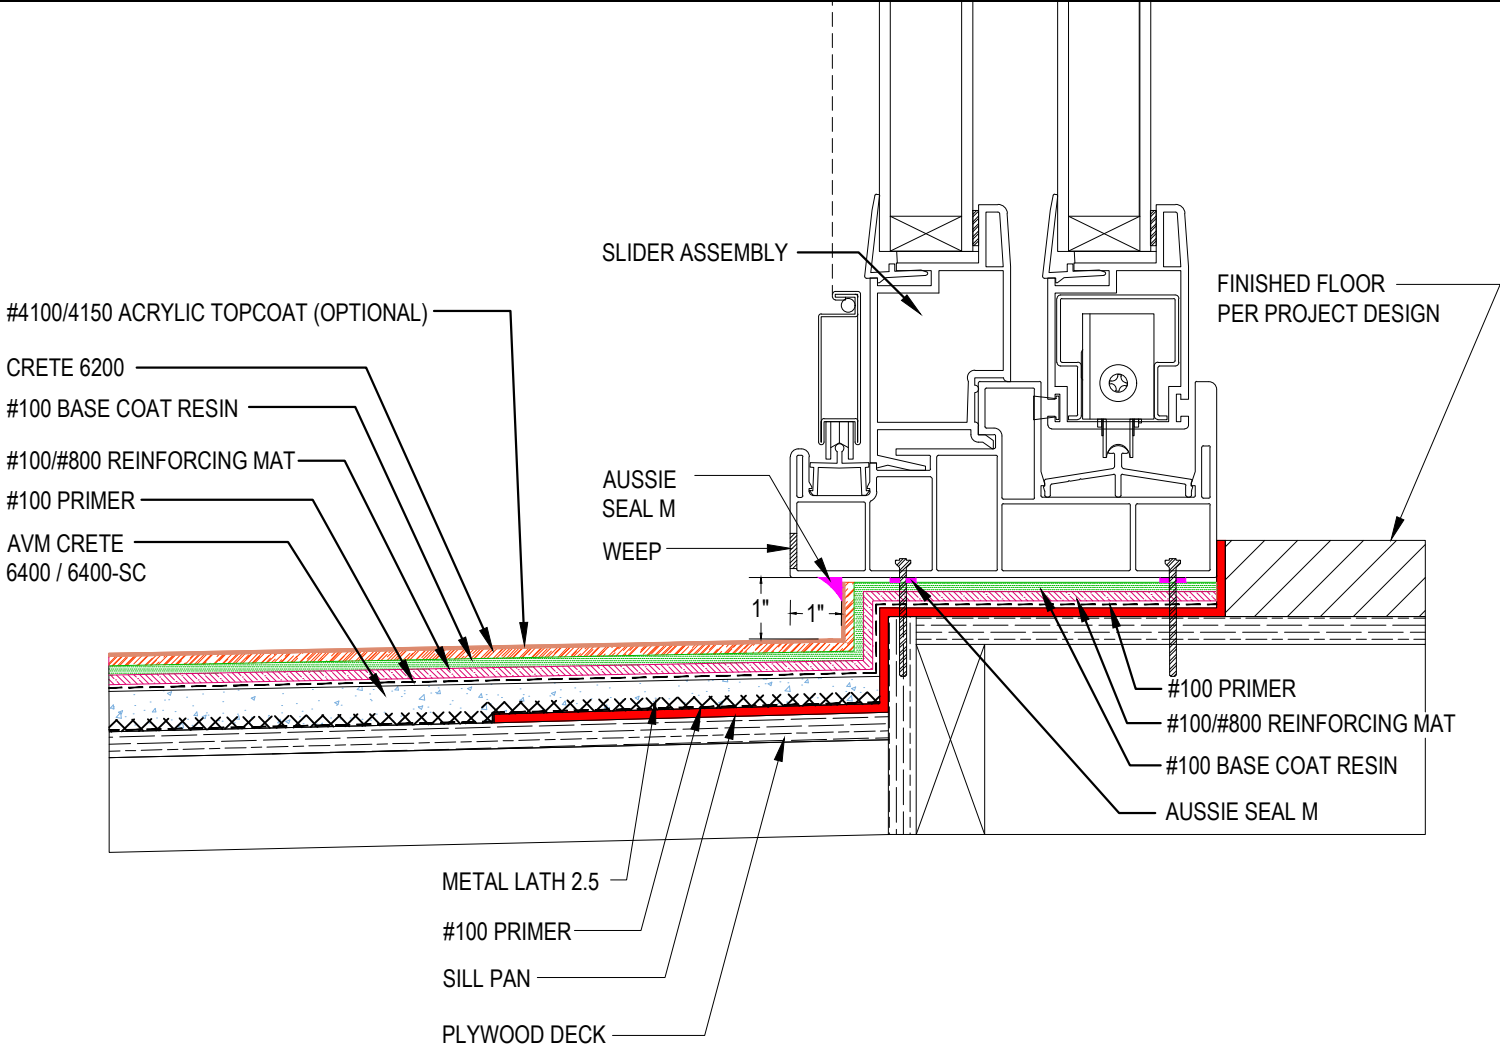

DETAIL #:  
**0100-FEC-154-P-CS**  
 AVM System 100  
 Forevercoat

# Typical Sliding Door Assembly Over Plywood Substrate - Option 1

AVM System 100 Forevercoat

**Notes:**

1. To ensure proper drainage, do not block the pre-existing weep holes or other drainage openings of the door assembly
2. Ensure water exiting the weep holes drains away from the door
3. See application instructions for full system recommendations and requirements.
4. Sealant - Must use AVM approved sealant.