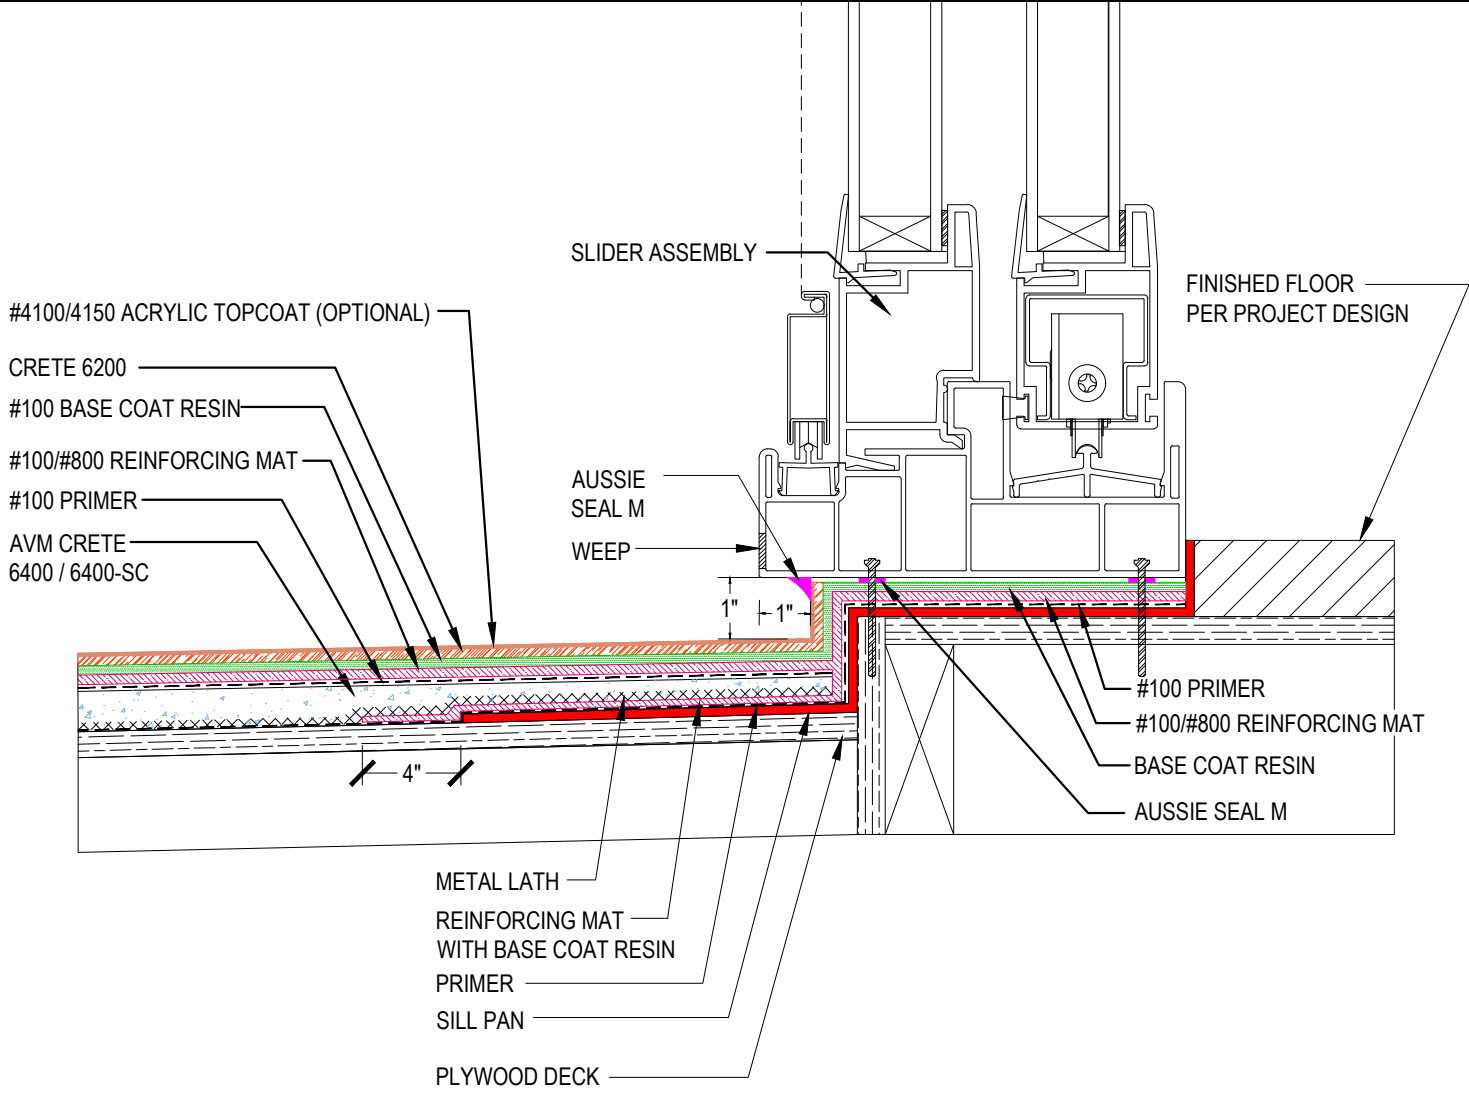

DETAIL #:
0100-FEC-156-P-CS
 AVM System 100
 Forevercoat

Typical Sliding Door Assembly Over Plywood Substrate - Option 2

AVM System 100 Forevercoat

Notes:

1. To ensure proper drainage, do not block the pre-existing weep holes or other drainage openings of the door assembly
2. Ensure water exiting the weep holes drains away from the door
3. See application instructions for full system recommendations and requirements.
4. Sealant - Must use AVM approved sealant.