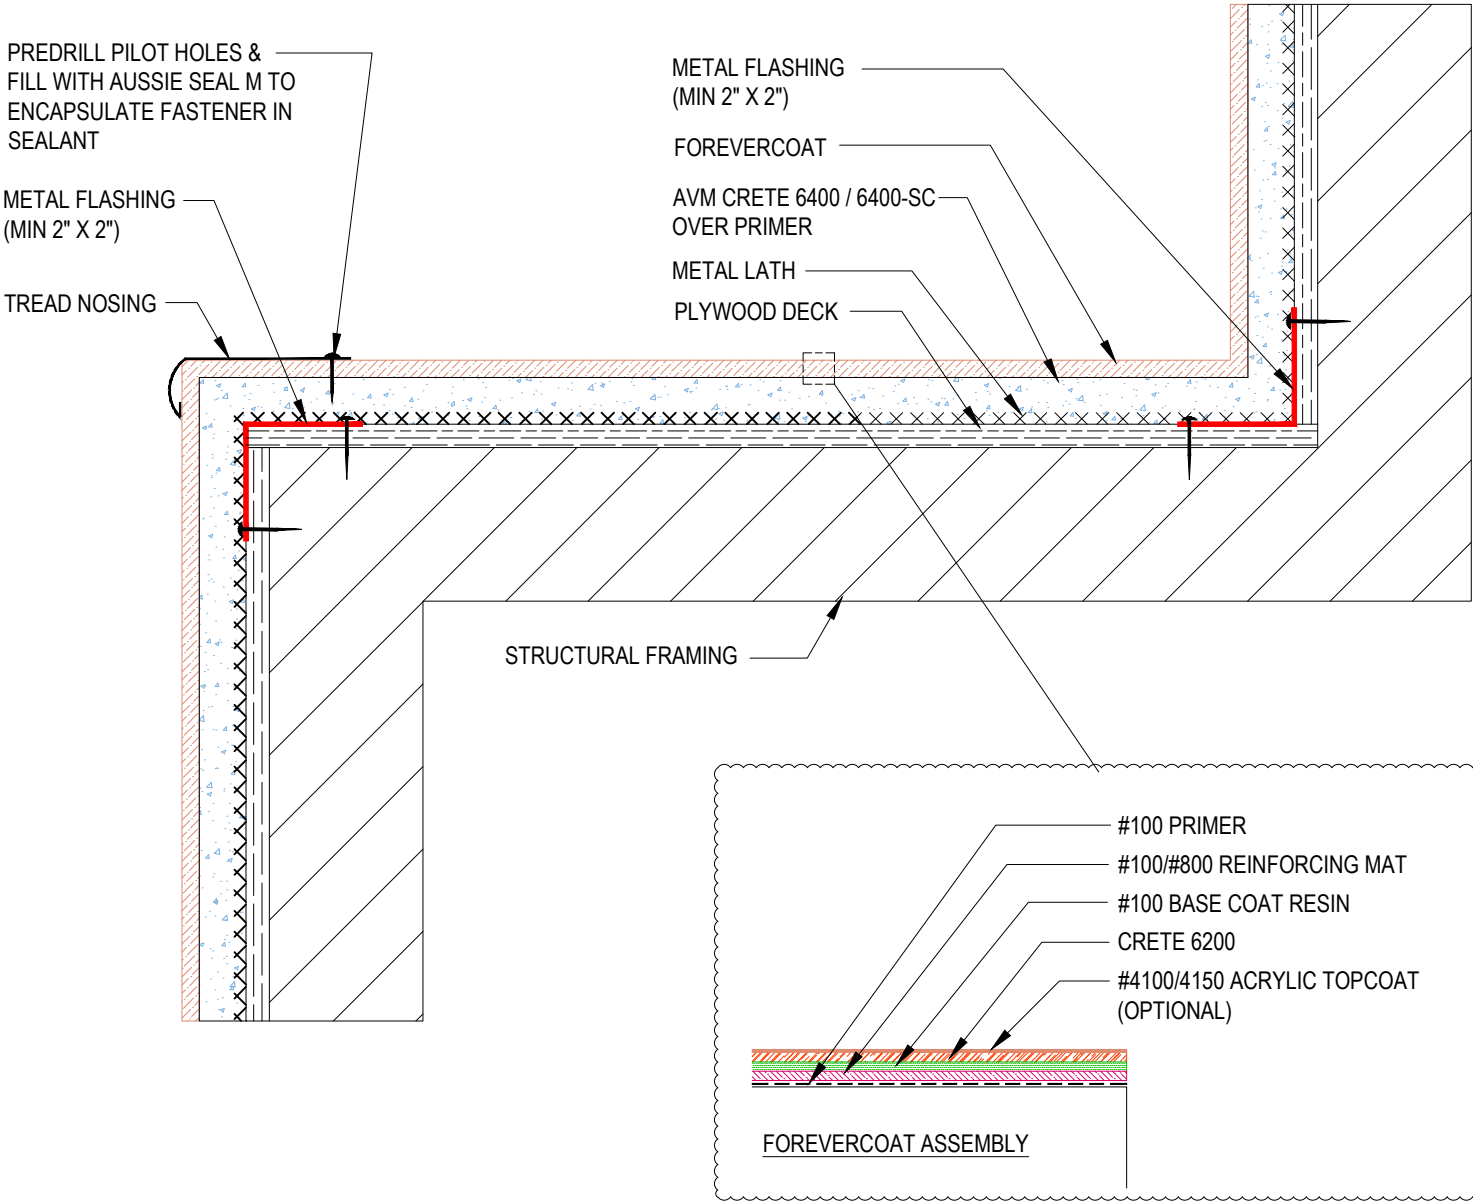

DETAIL #:
0100-FEC-602-P-CS
 AVM System 100
 Forevercoat

Stairs Over Plywood Substrate
AVM Crete on Tread & Riser
 AVM System 100 Forevercoat

- Notes:**
1. For sheet metal installation please refer to detail # 0100-EFD-621-P-ISO
 2. AVM Crete 6400 - #400 Aggregate with 7400 Additive.
 3. See application instructions for full system recommendations and requirements.