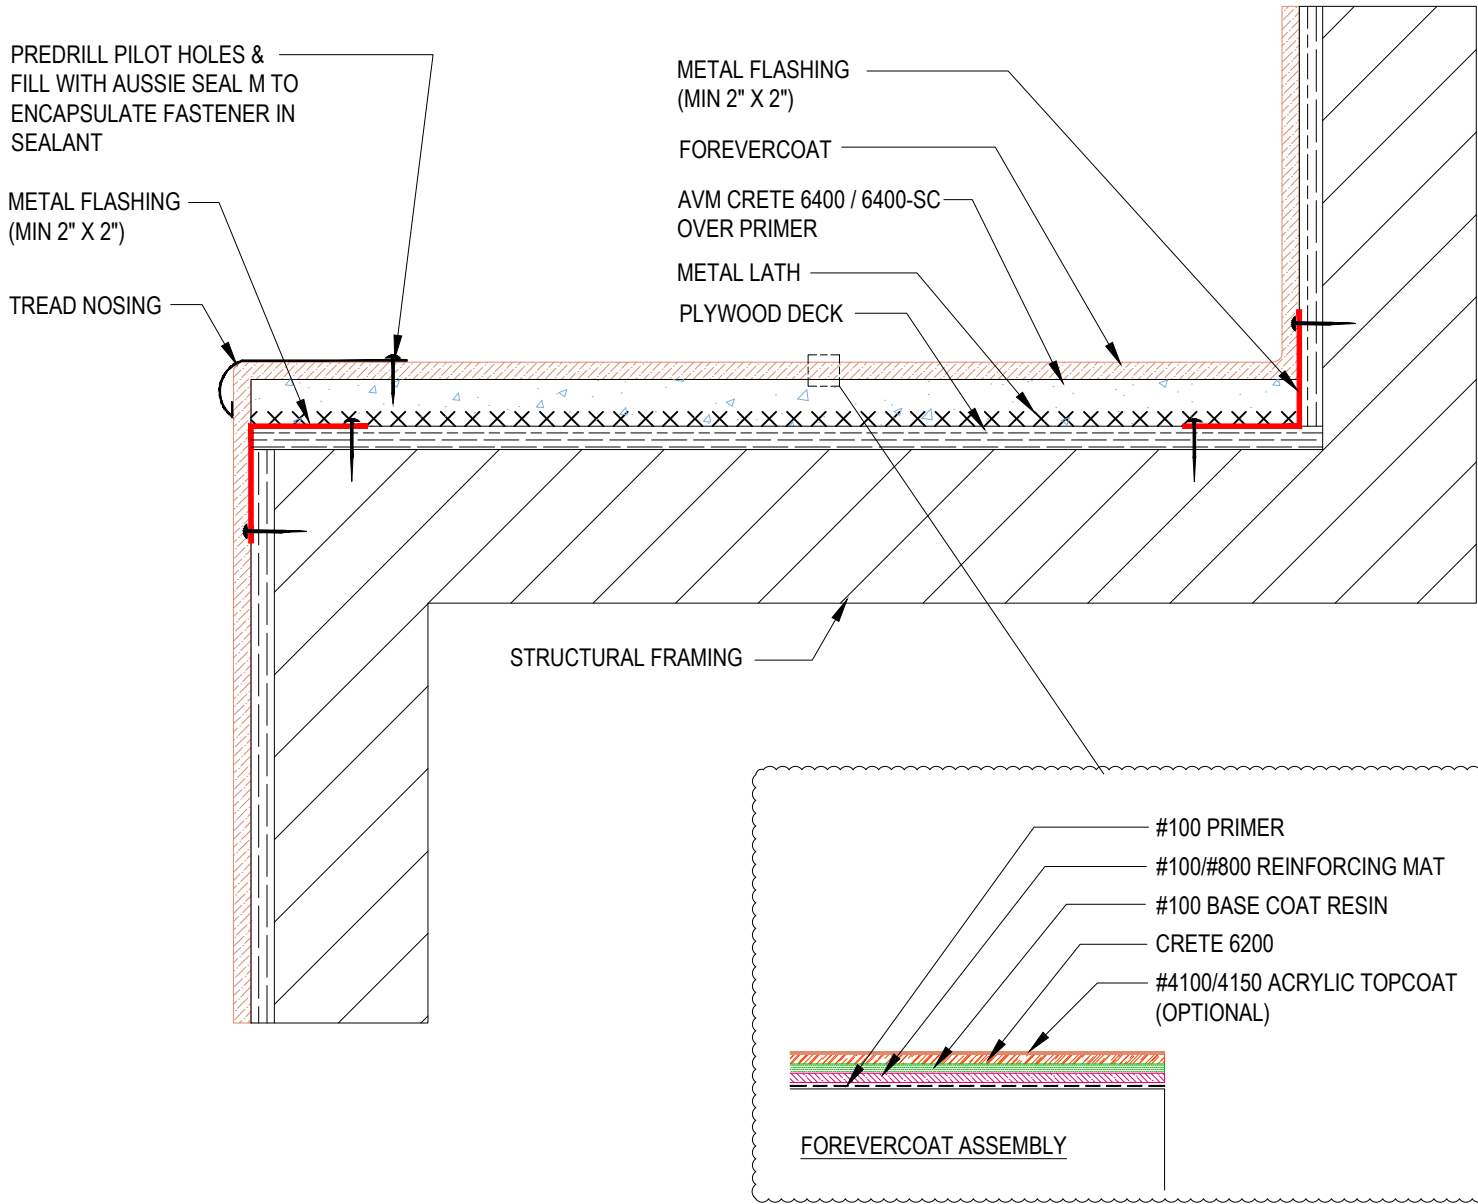

DETAIL #:
0100-FEC-604-P-CS
 AVM System 100
 Forevercoat

Stairs Over Plywood Substrate
AVM Crete on Tread Only
 AVM System 100 Forevercoat

- Notes:**
1. For sheet metal installation please refer to detail # 0100-EFD-621-P-ISO
 2. AVM Crete 6400 - #400 Aggregate with 7400 Additive.
 3. See application instructions for full system recommendations and requirements.