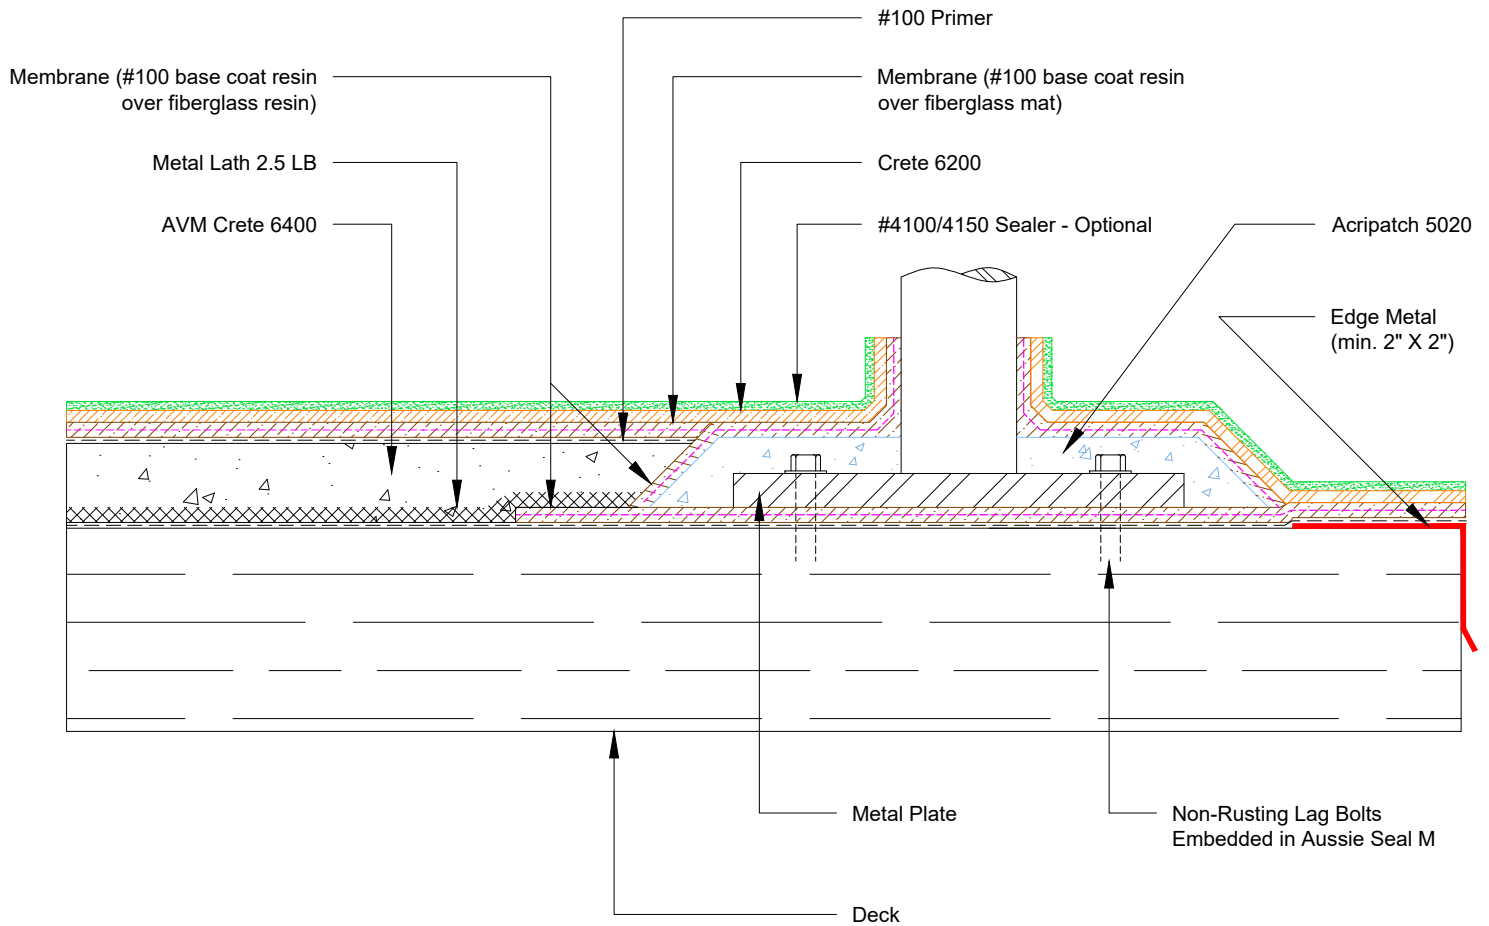

DETAIL #:  
**0100-FEC-862**  
 AVM System 100  
 Forevercoat

**Railing Support with Mounting Plate**  
**AVM System 100**  
 Forevercoat

**Notes:**

1. If there is enough room between outer edge of metal plate and edge metal to install Crete 6400, it must be installed.
2. Face mount railing is the optimal installation for railing systems.