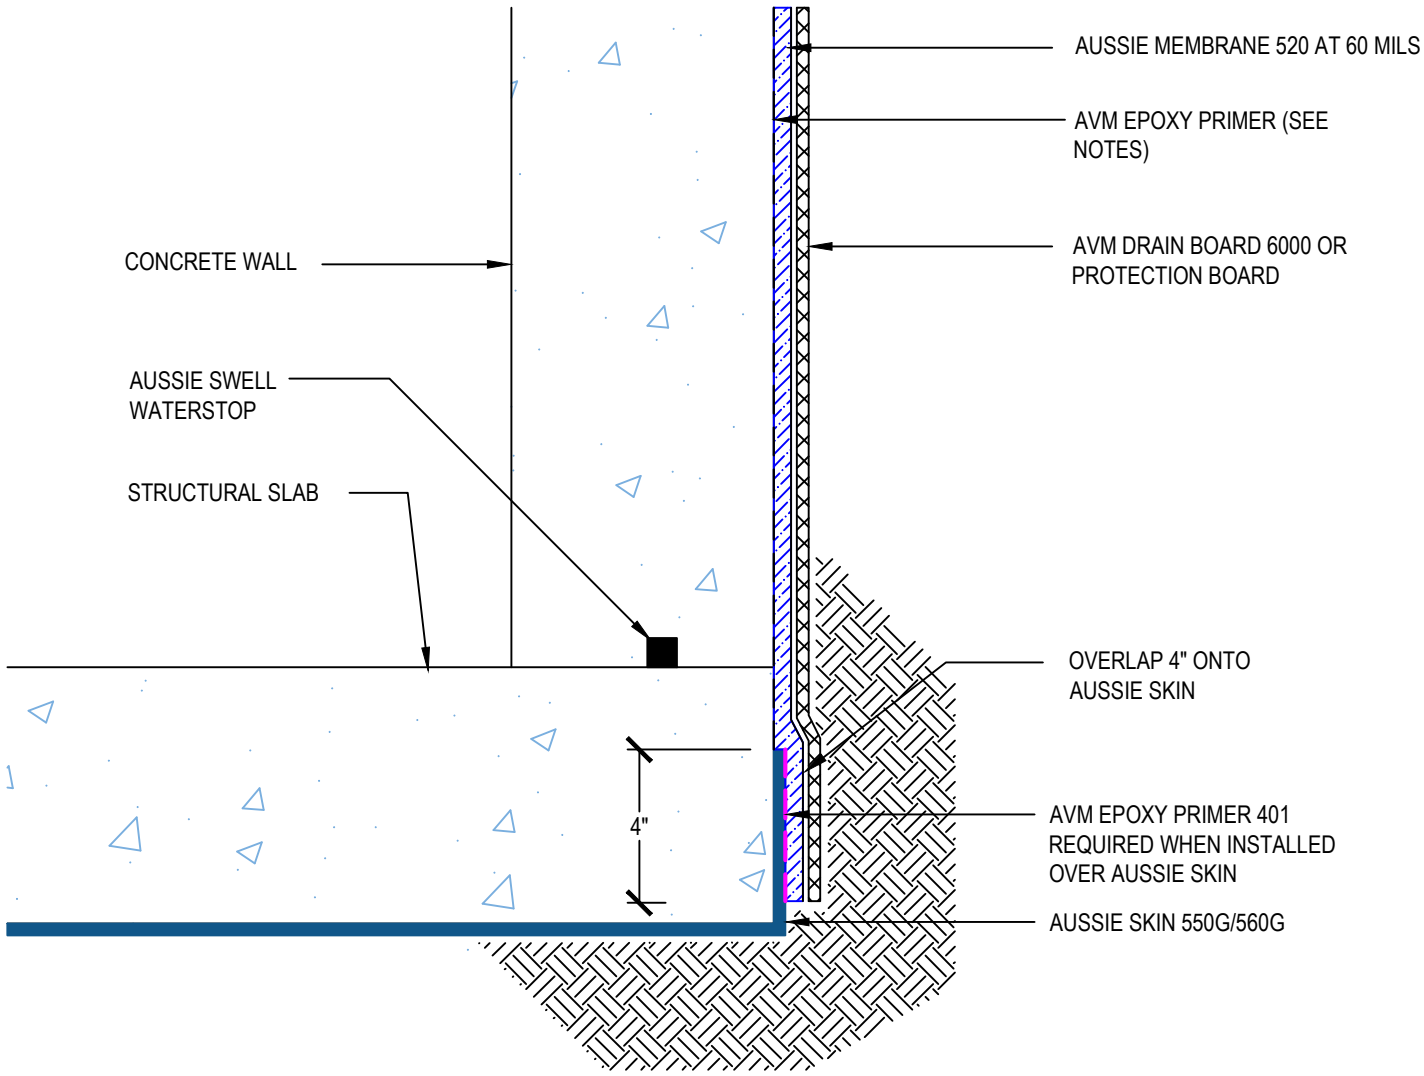

DETAIL #:
0520-0006
System:
Aussie Membrane 520

Transition to Aussie Skin Flush Footing

AUSSIE MEMBRANE 520

Notes:

- 1. Aussie Membrane 520 is a Polyurethane liquid (Roller or Brush Applied) for Below-Grade, Between-Slab, Planters, Roof-Gardens and similar type Waterproofing.
- 2. Epoxy primer may be required if proper adhesion is not achieved - see installation instructions for further information
- 3. Contact AVM if no drain board or protection board is specified