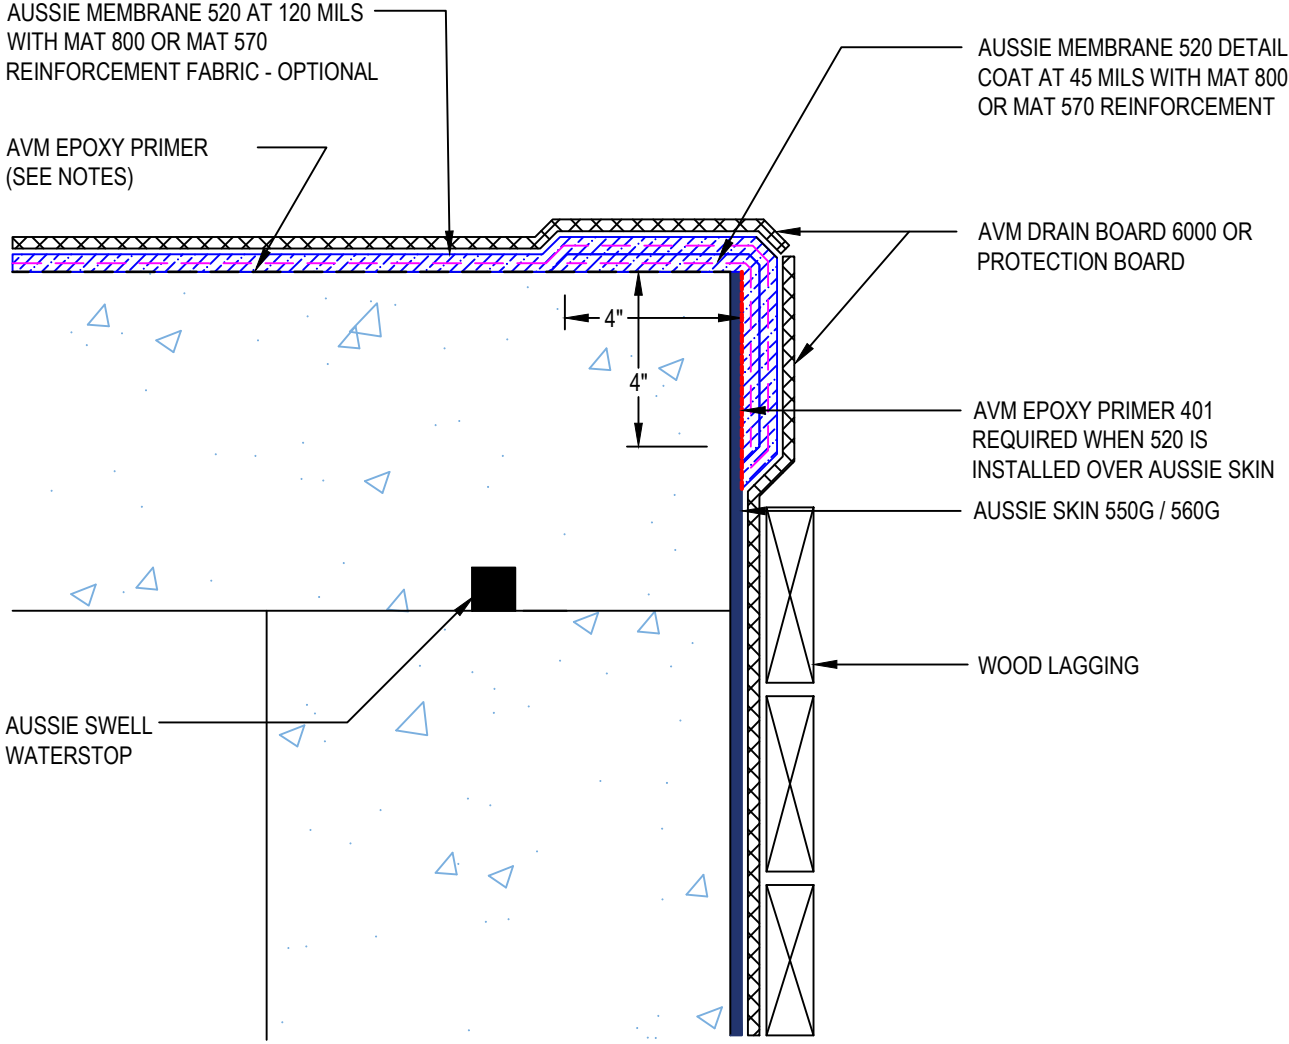

DETAIL #:
0520-8000
 System:
Aussie Membrane 520

Transition to Aussie Skin

AUSSIE MEMBRANE 520 120 Mil System

- Notes:**
1. Aussie Membrane 520 is a Polyurethane liquid (Roller or Brush Applied) for Below-Grade, Between-Slab, Planters, Roof-Gardens and similar type Waterproofing.
 2. Epoxy primer may be required if proper adhesion is not achieved - see installation instructions for further information
 3. Contact AVM if no drain board or protection board is specified