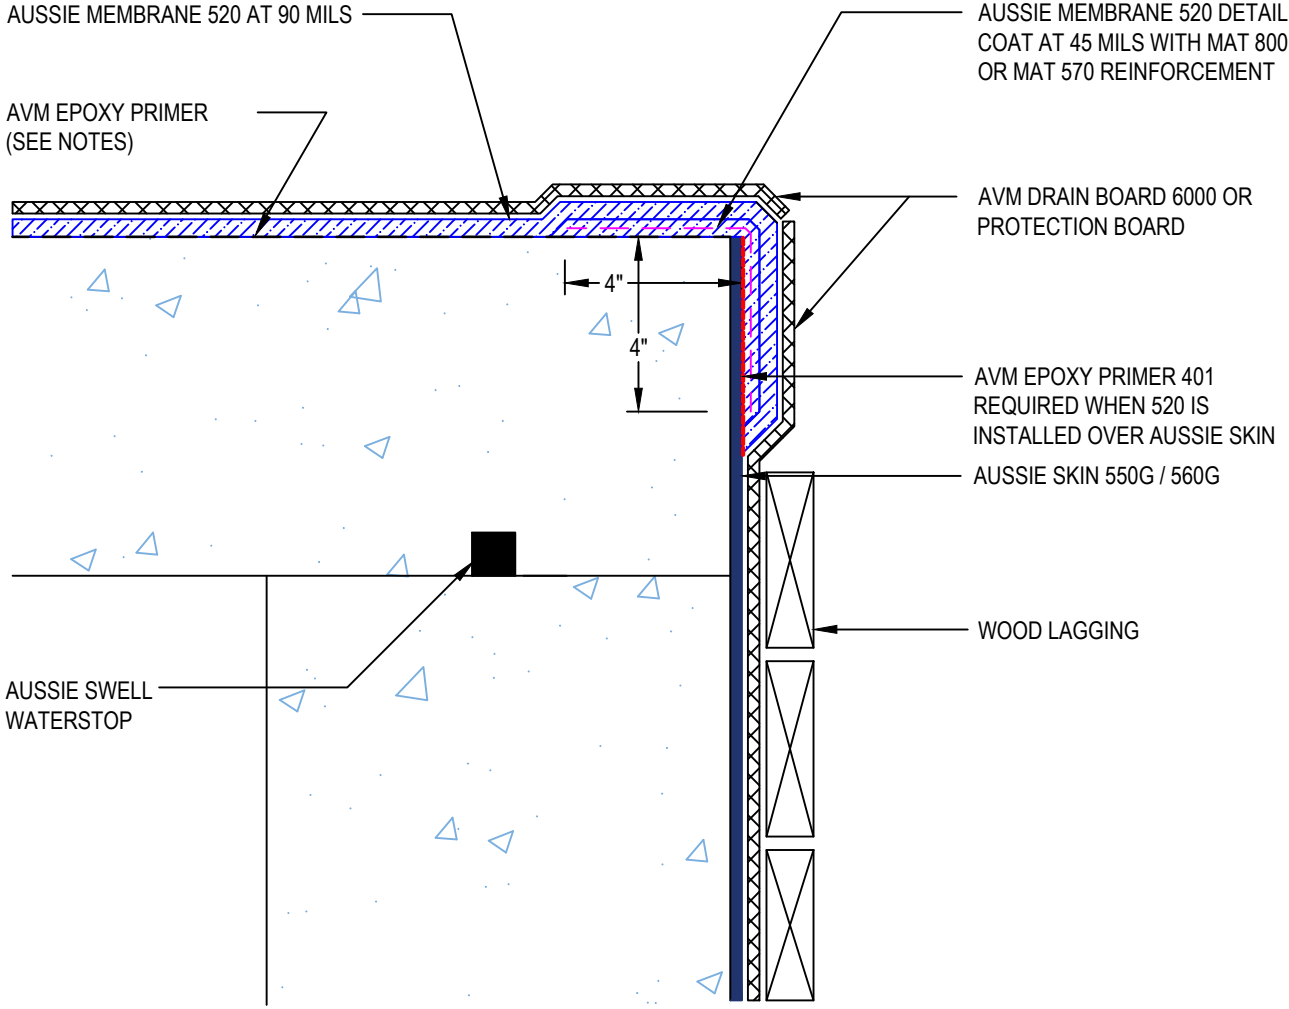

DETAIL #:
0520-8001
 System:
Aussie Membrane 520

Transition to Aussie Skin

AUSSIE MEMBRANE 520 90 Mil System

Notes:

1. Aussie Membrane 520 is a Polyurethane liquid (Roller or Brush Applied) for Below-Grade, Between-Slab, Planters, Roof-Gardens and similar type Waterproofing.
2. Epoxy primer may be required if proper adhesion is not achieved - see installation instructions for further information
3. Contact AVM if no drain board or protection board is specified