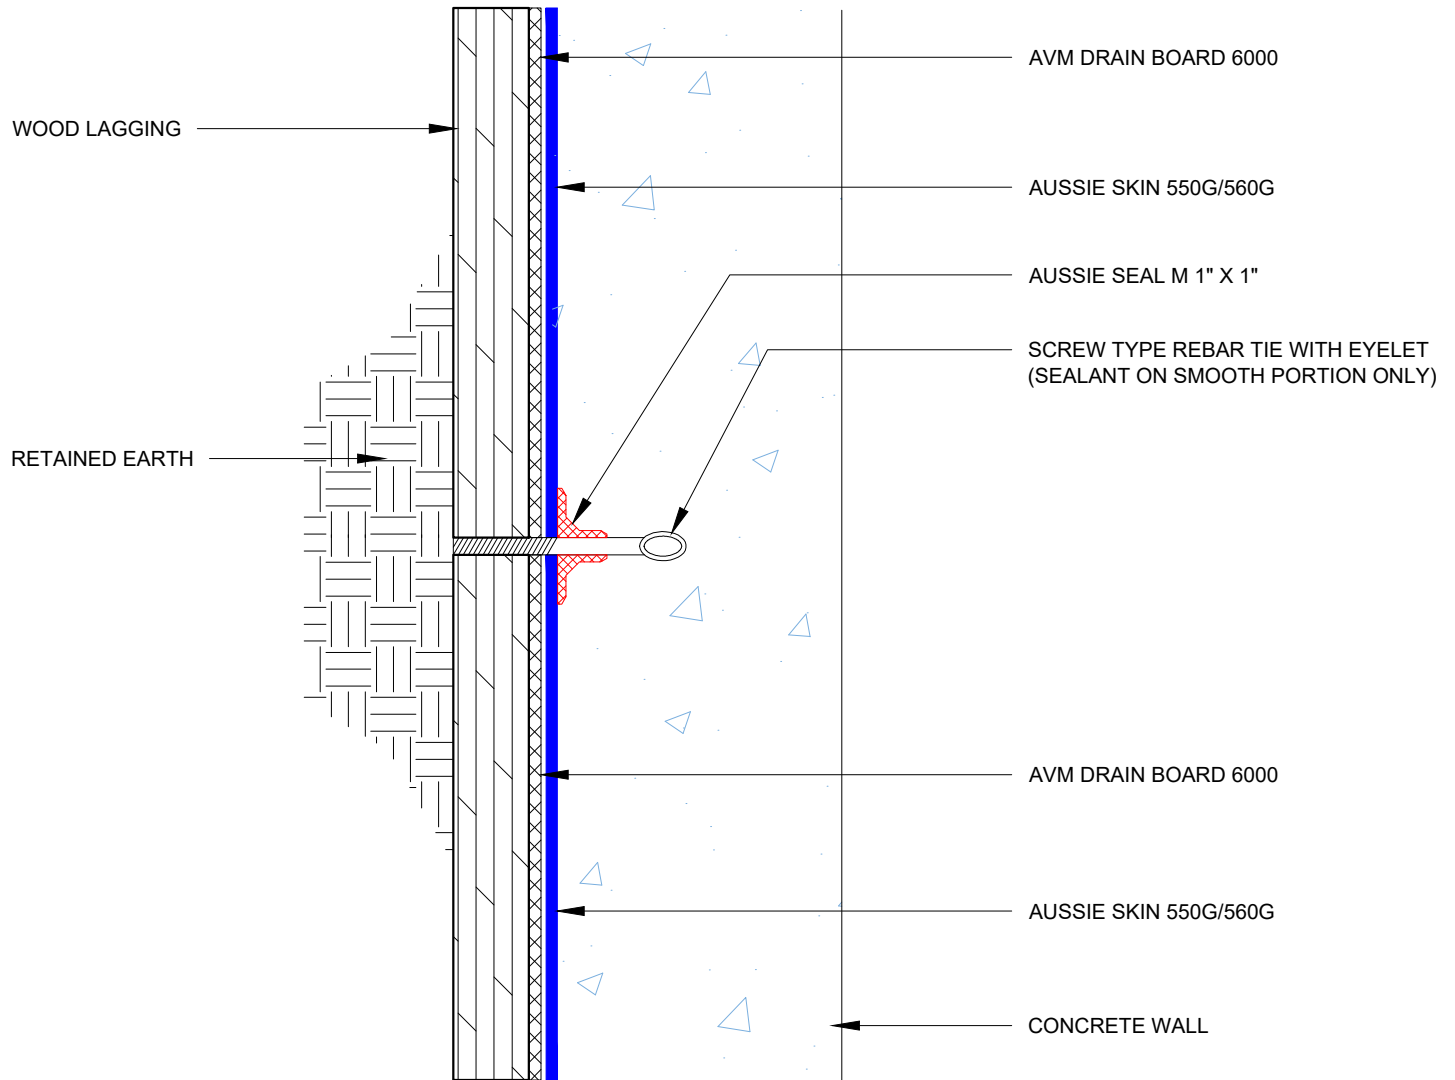

DETAIL #:
0550G_0560G-4105
AVM System 550G/560G

Screw Rebar Tie Single Layer System

Aussie Skin 550G/560G

Notes:

1. Aussie Skin 550G and 560G are Heavy Duty, Easy to Install, Puncture Resistant Sheet Waterproofing Membranes with added technologies creating excellent adhesion between the membrane and wet Concrete or Shotcrete. Aussie Skin 560G is an approved methane/VOC barrier.